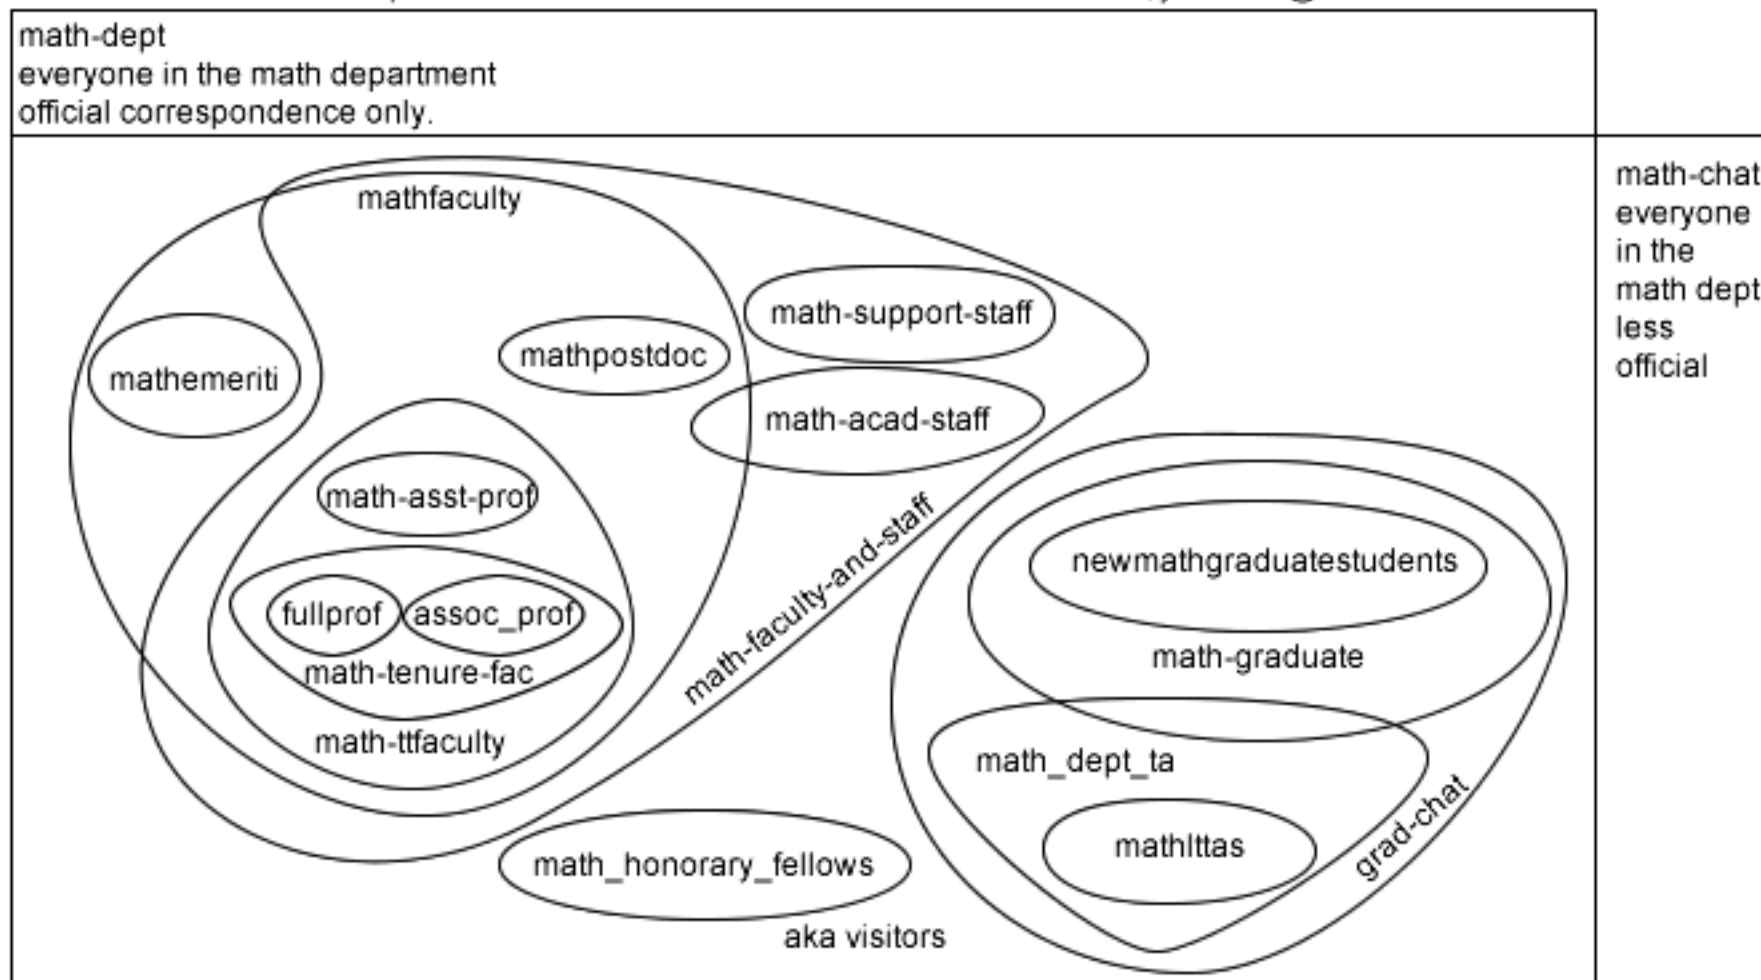

List-serves in the Math Department

All names are actual names of lists; just add @lists.wisc.edu to send.

Seminars:

mathaas	gags	mathcolloquium	uwlogic
acms	grad_number_theory	mathnts	uw_fluid_dynamics
ags	grad_prob_seminar	mathpdega	weekly-math-sem
analysis	mathgt	probsem	
combsem	math-teaching-circle	singularities	